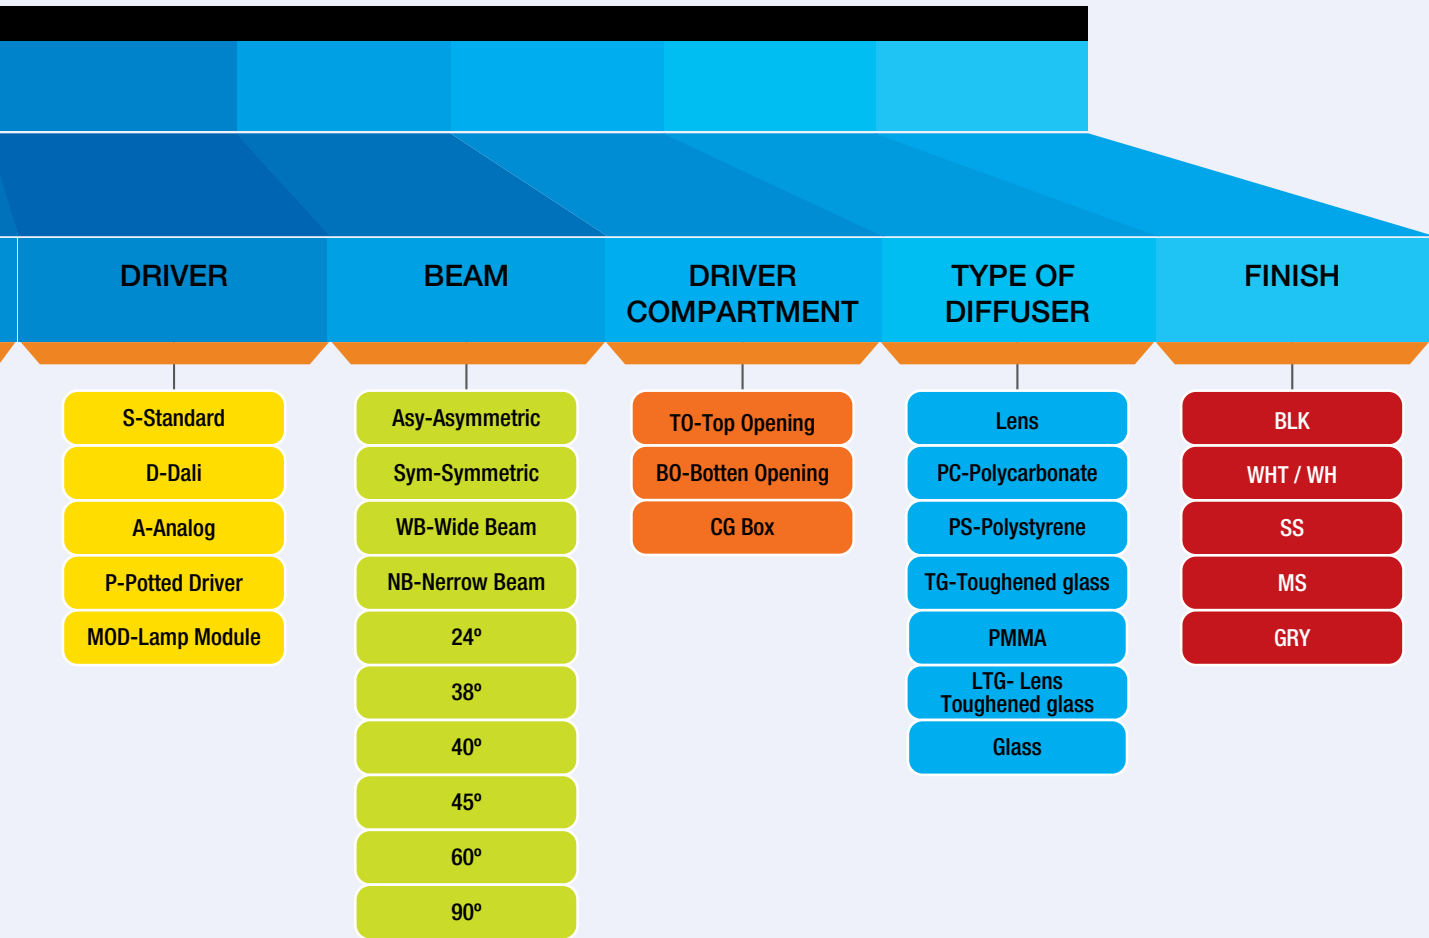

NOMENCLATURE

DRIVER	BEAM	DRIVER COMPARTMENT	TYPE OF DIFFUSER	FINISH
-	WB	TO	LTG	-
S	ASY	TO	PC	-
S	-	-	-	-