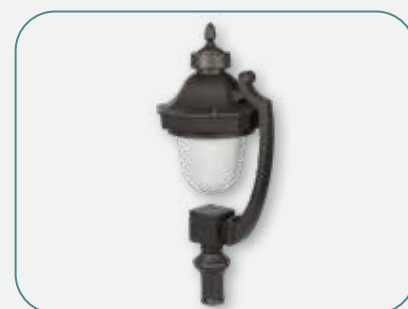

BARON LED POST TOP

Design inspired from the classical Victorian era using new generation technology in LED to rejuvenate your outdoor areas with functionality during night and aesthetics during the day. IP65 die cast Aluminium Post top lantern designed with long life LED engine & Electronic Driver, designed for glare free symmetrical light distribution.

Item Description	HSN Code	MRP Rs. Per Unit (incl. of all taxes)	Case Lot No. of unit/s
BARONPT70WLED757PSYMTOPC	9405	43500.00	1 N
BARONPT70WLED730PSYMTOPC	9405	43500.00	1 N

Suitable for pole dia Ø 76 mm